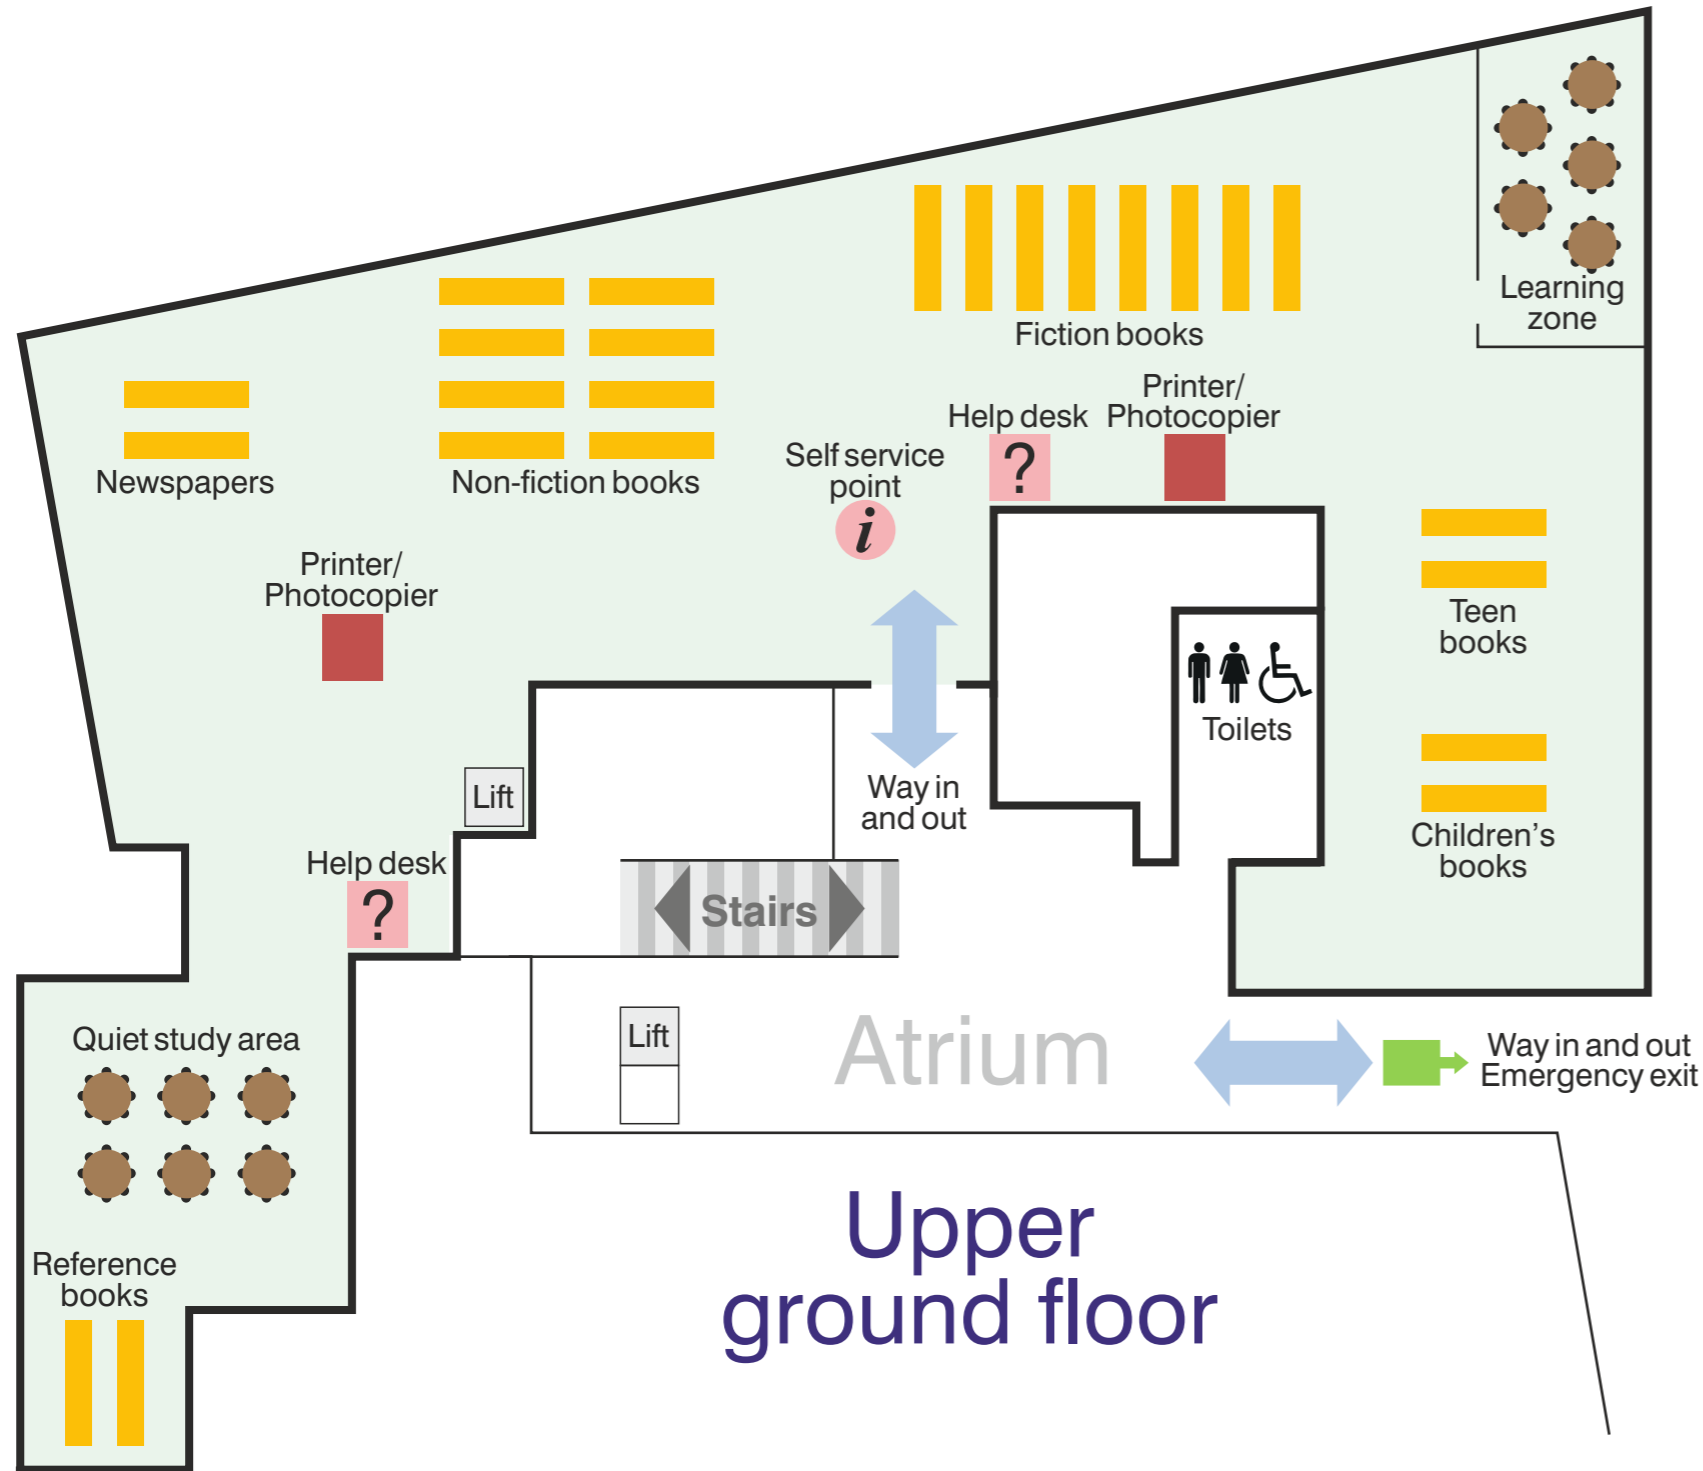

Welcome to Wakefield Library

Free computers and Wifi are available on both floors, use your library card number and PIN number to log on.
Microfilm readers can be found in the local studies library on the lower ground floor.
Please ask a member staff if you need assistance.