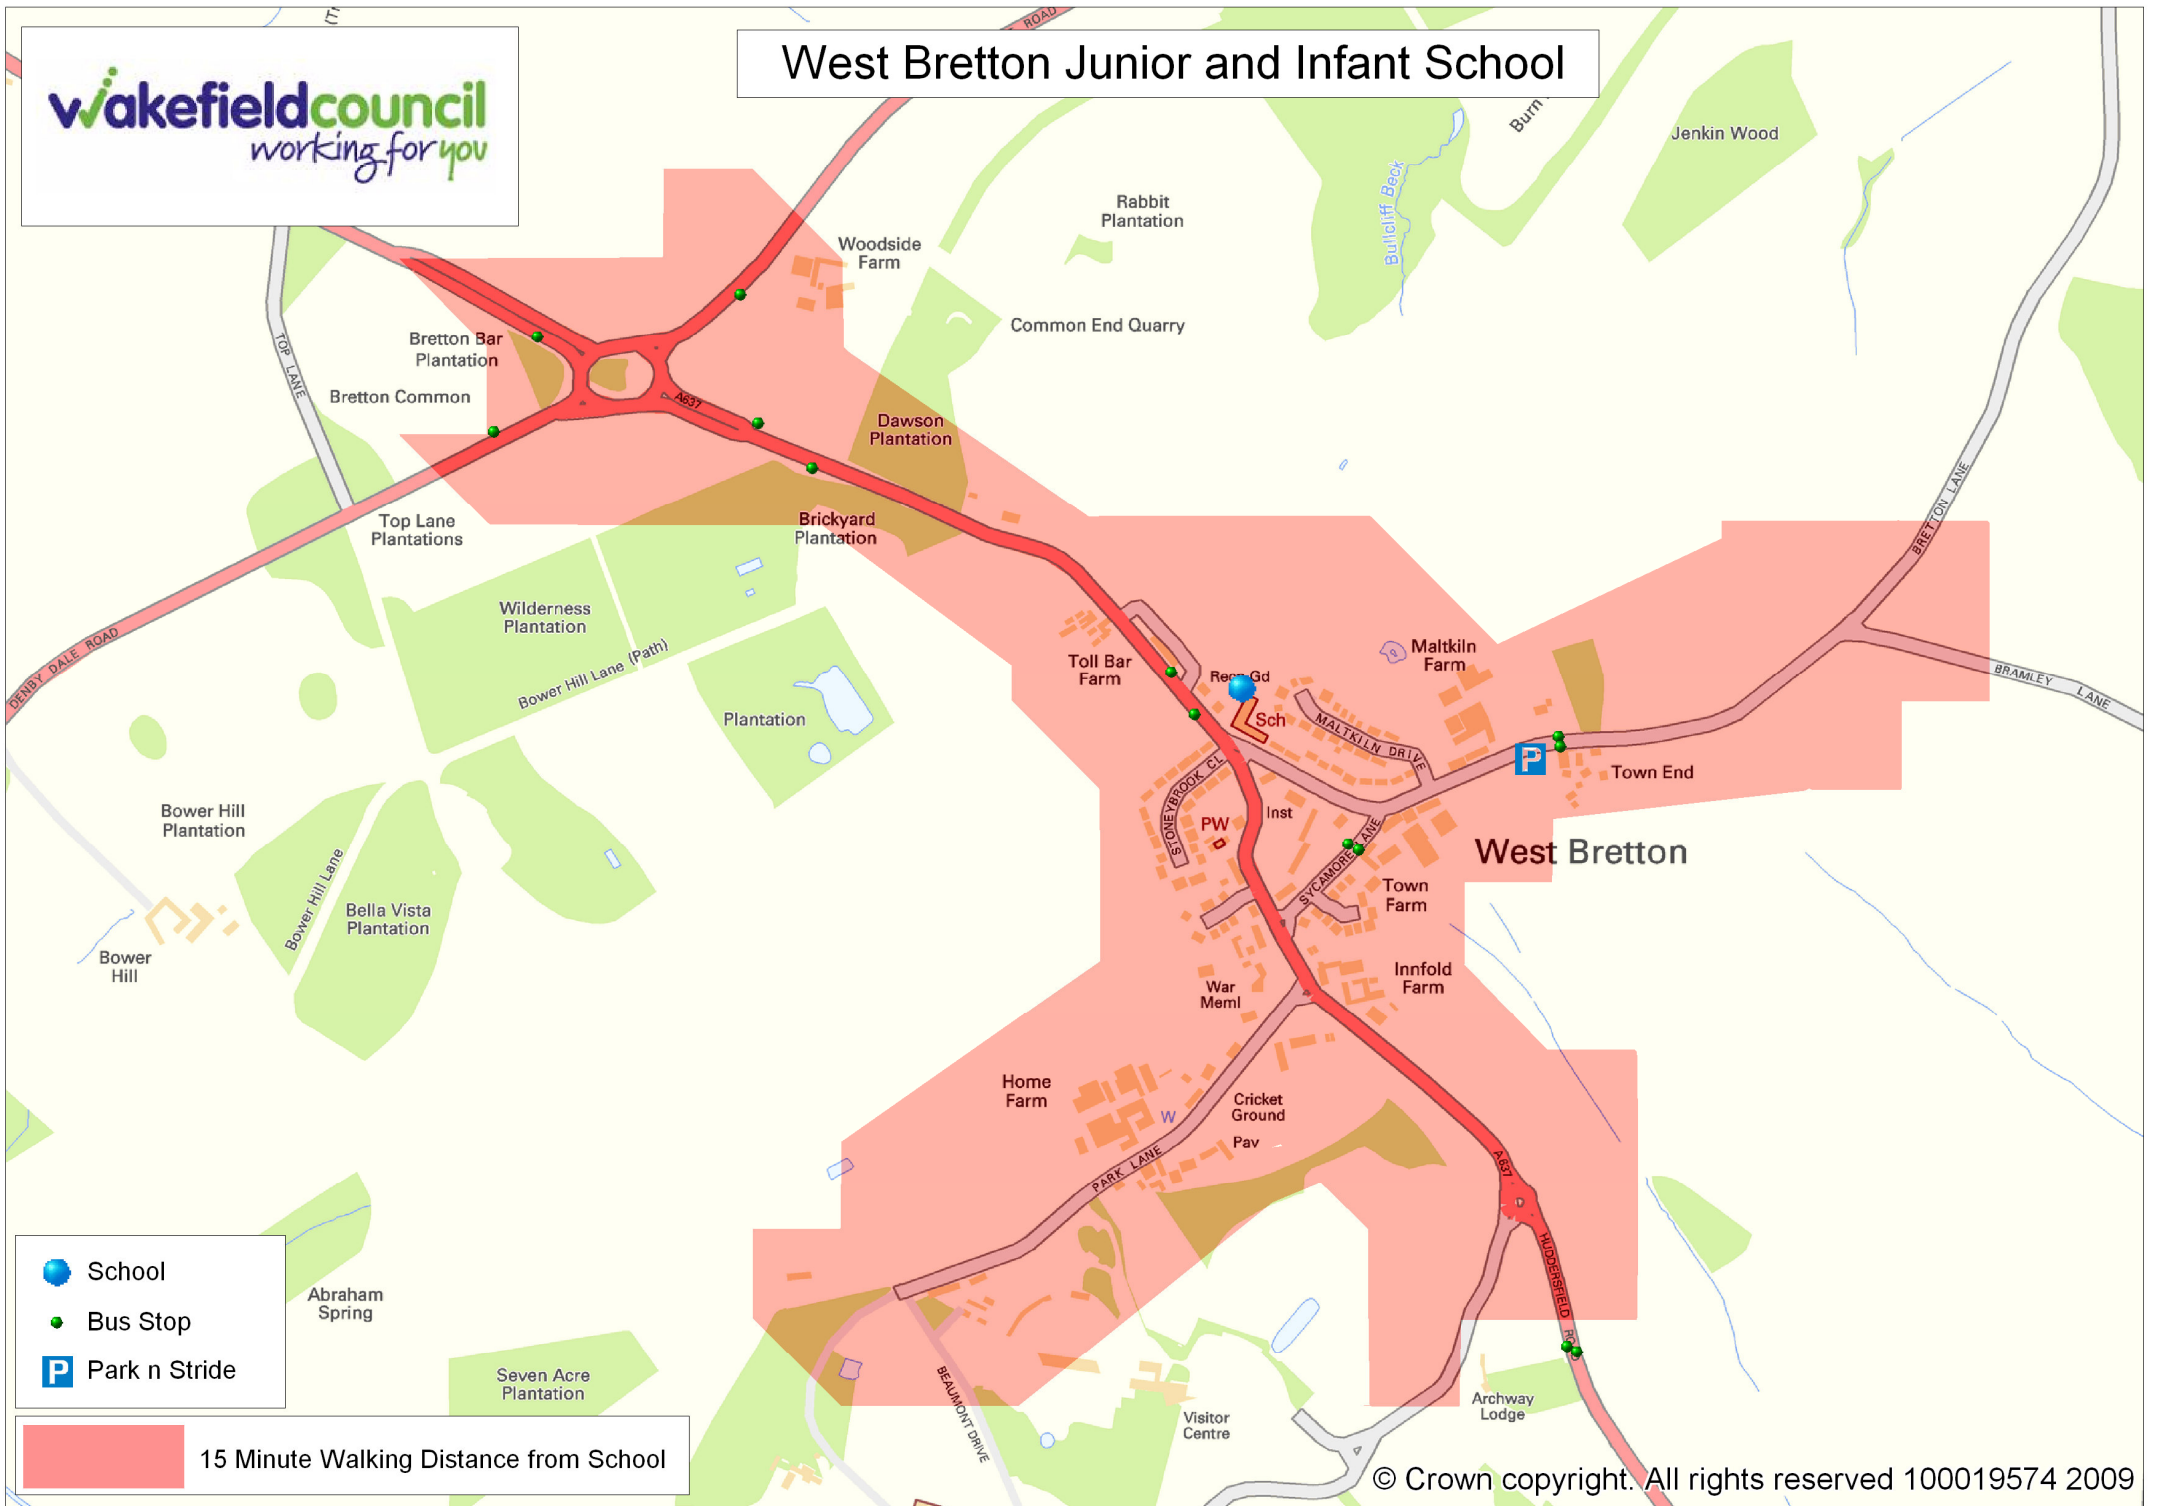

West Bretton Junior and Infant School

- School
- Bus Stop
- Park n Stride

15 Minute Walking Distance from School