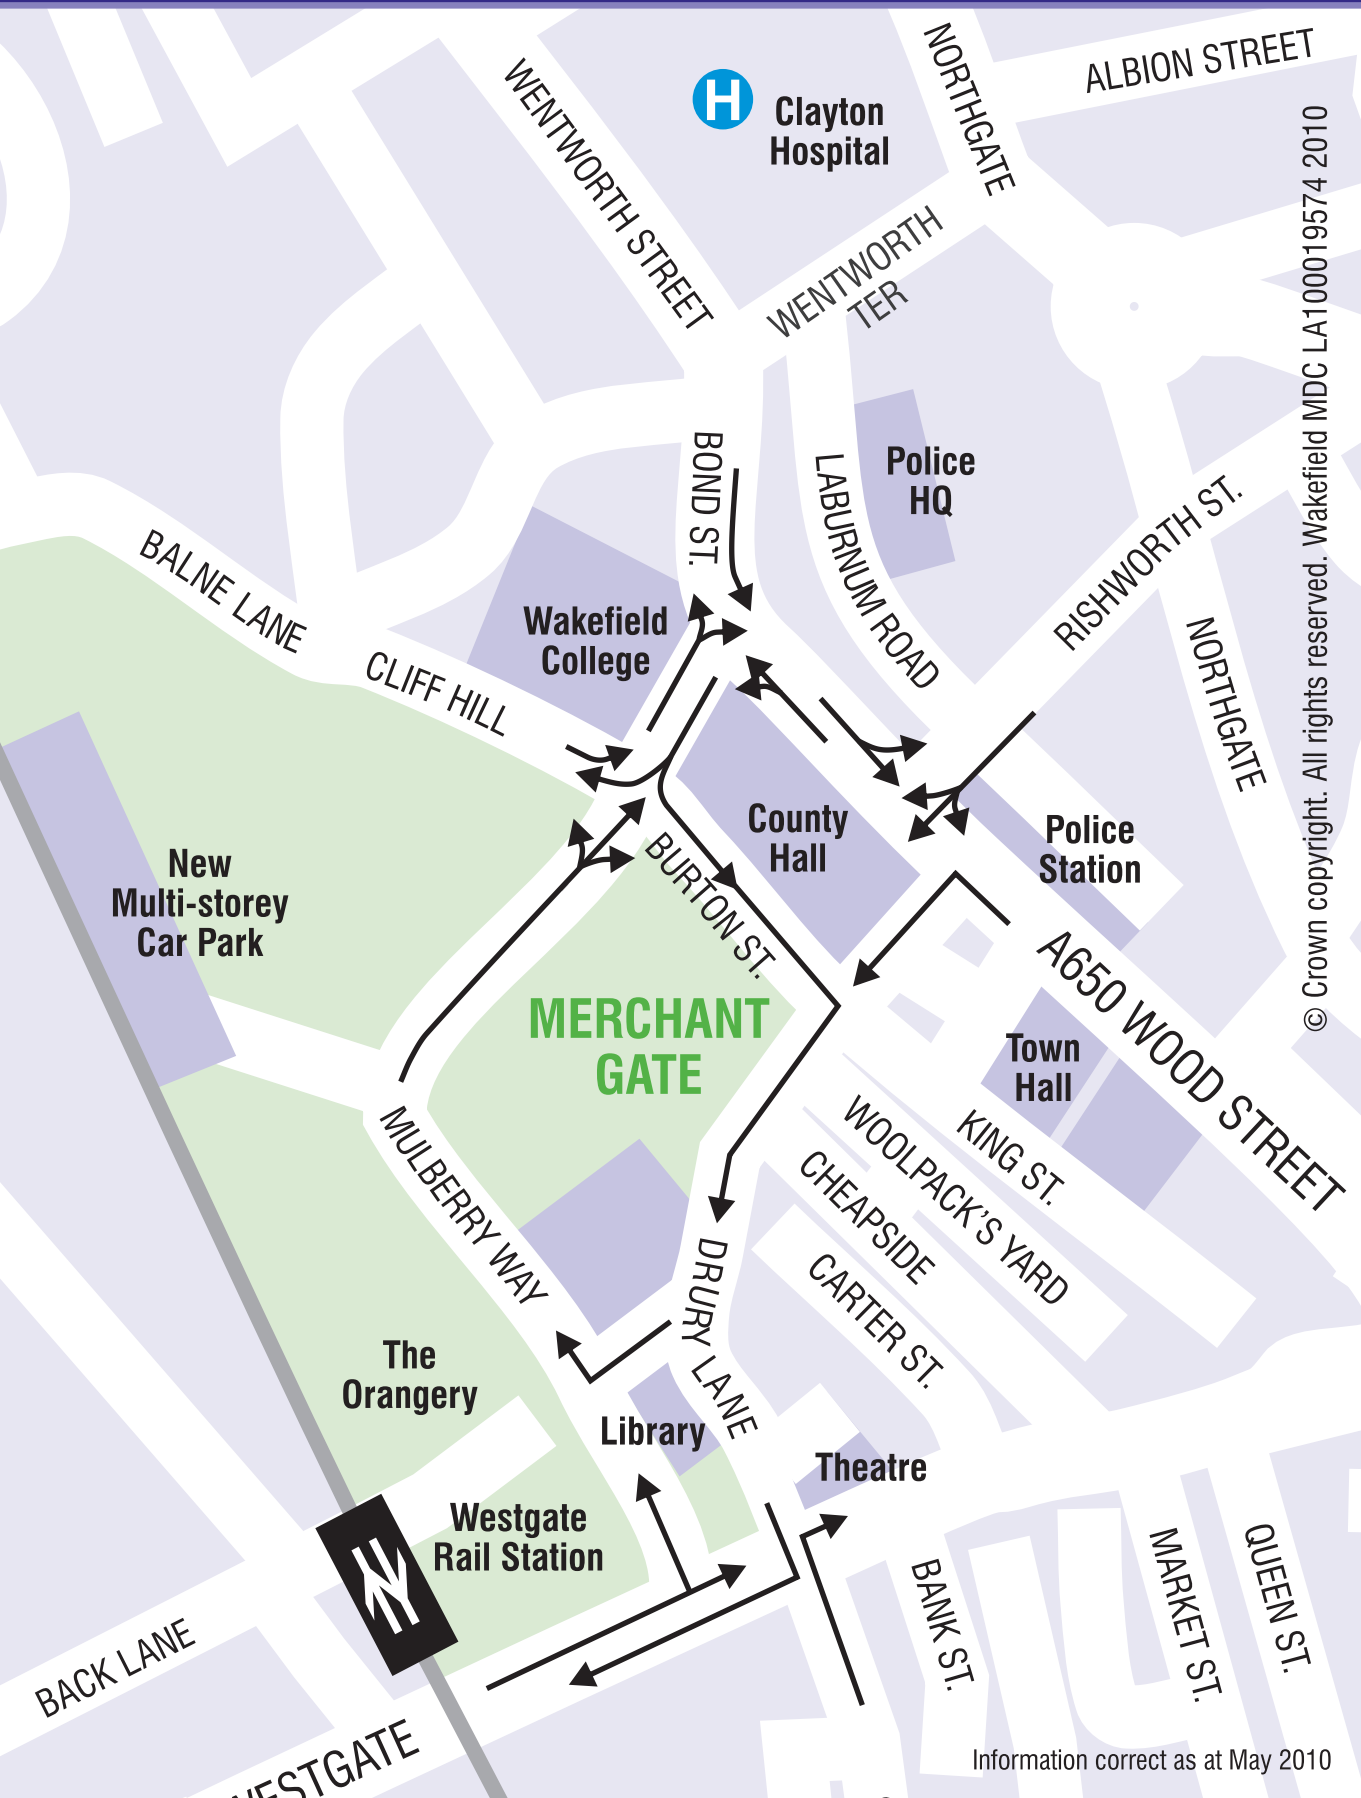

Merchant Gate New Road Layout

© Crown copyright. All rights reserved. Wakefield MDC LA100019574 2010

Information correct as at May 2010