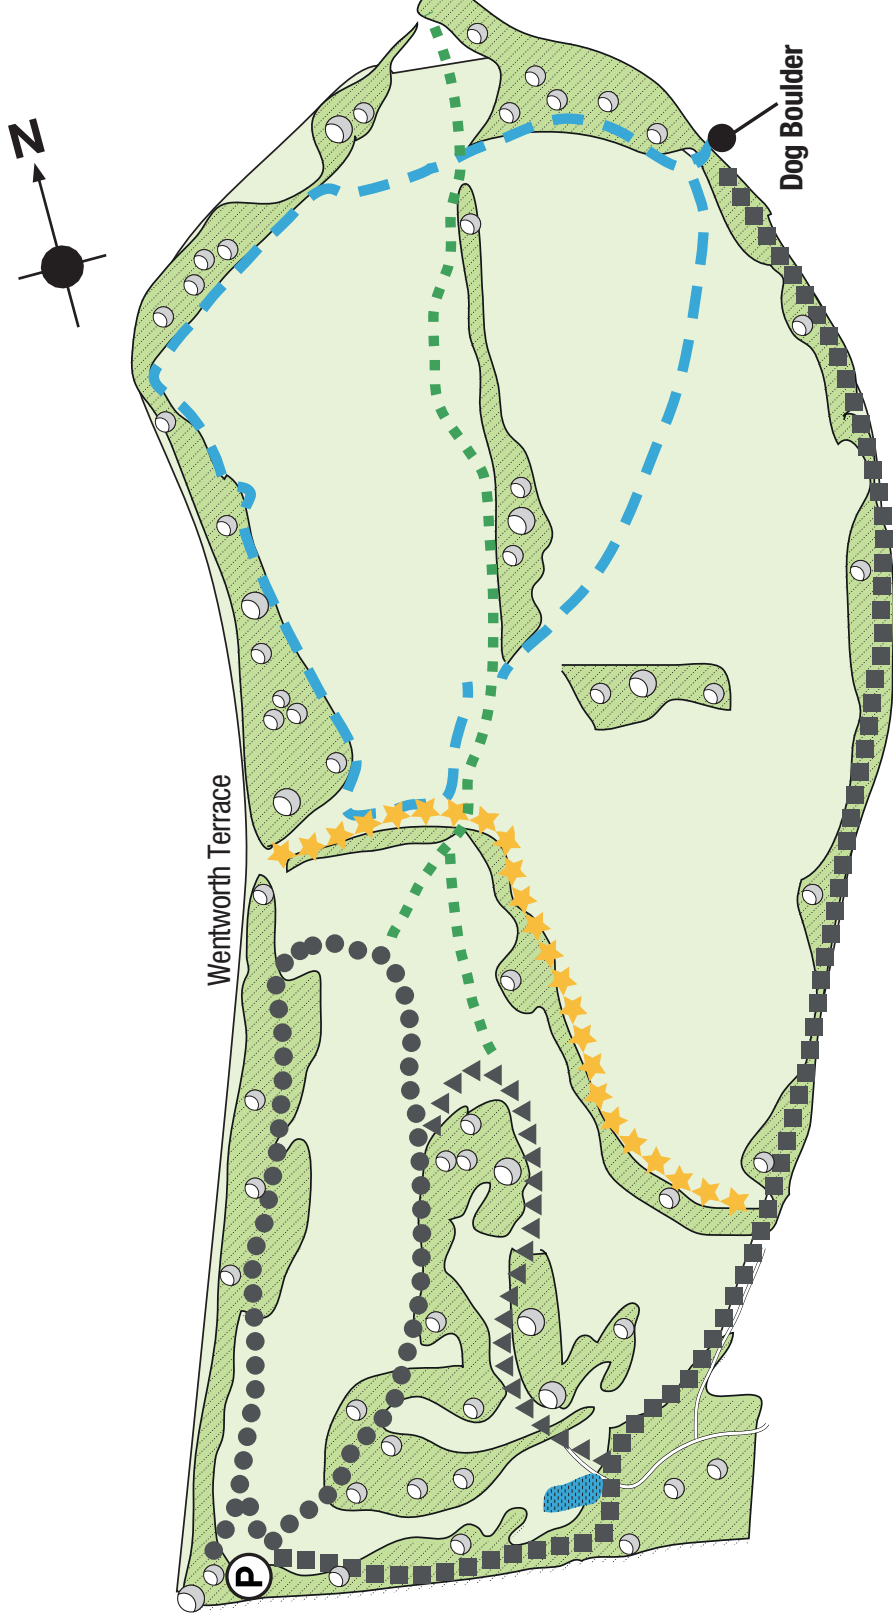

Fitzwilliam Country Park

Key

- Loop Path
- Chicken Shed Path
- ▲ Link Path
- ★ Cross Country
- Hill Top
- Meadow Loop
- ▨ Pond
- Ⓟ Car Park