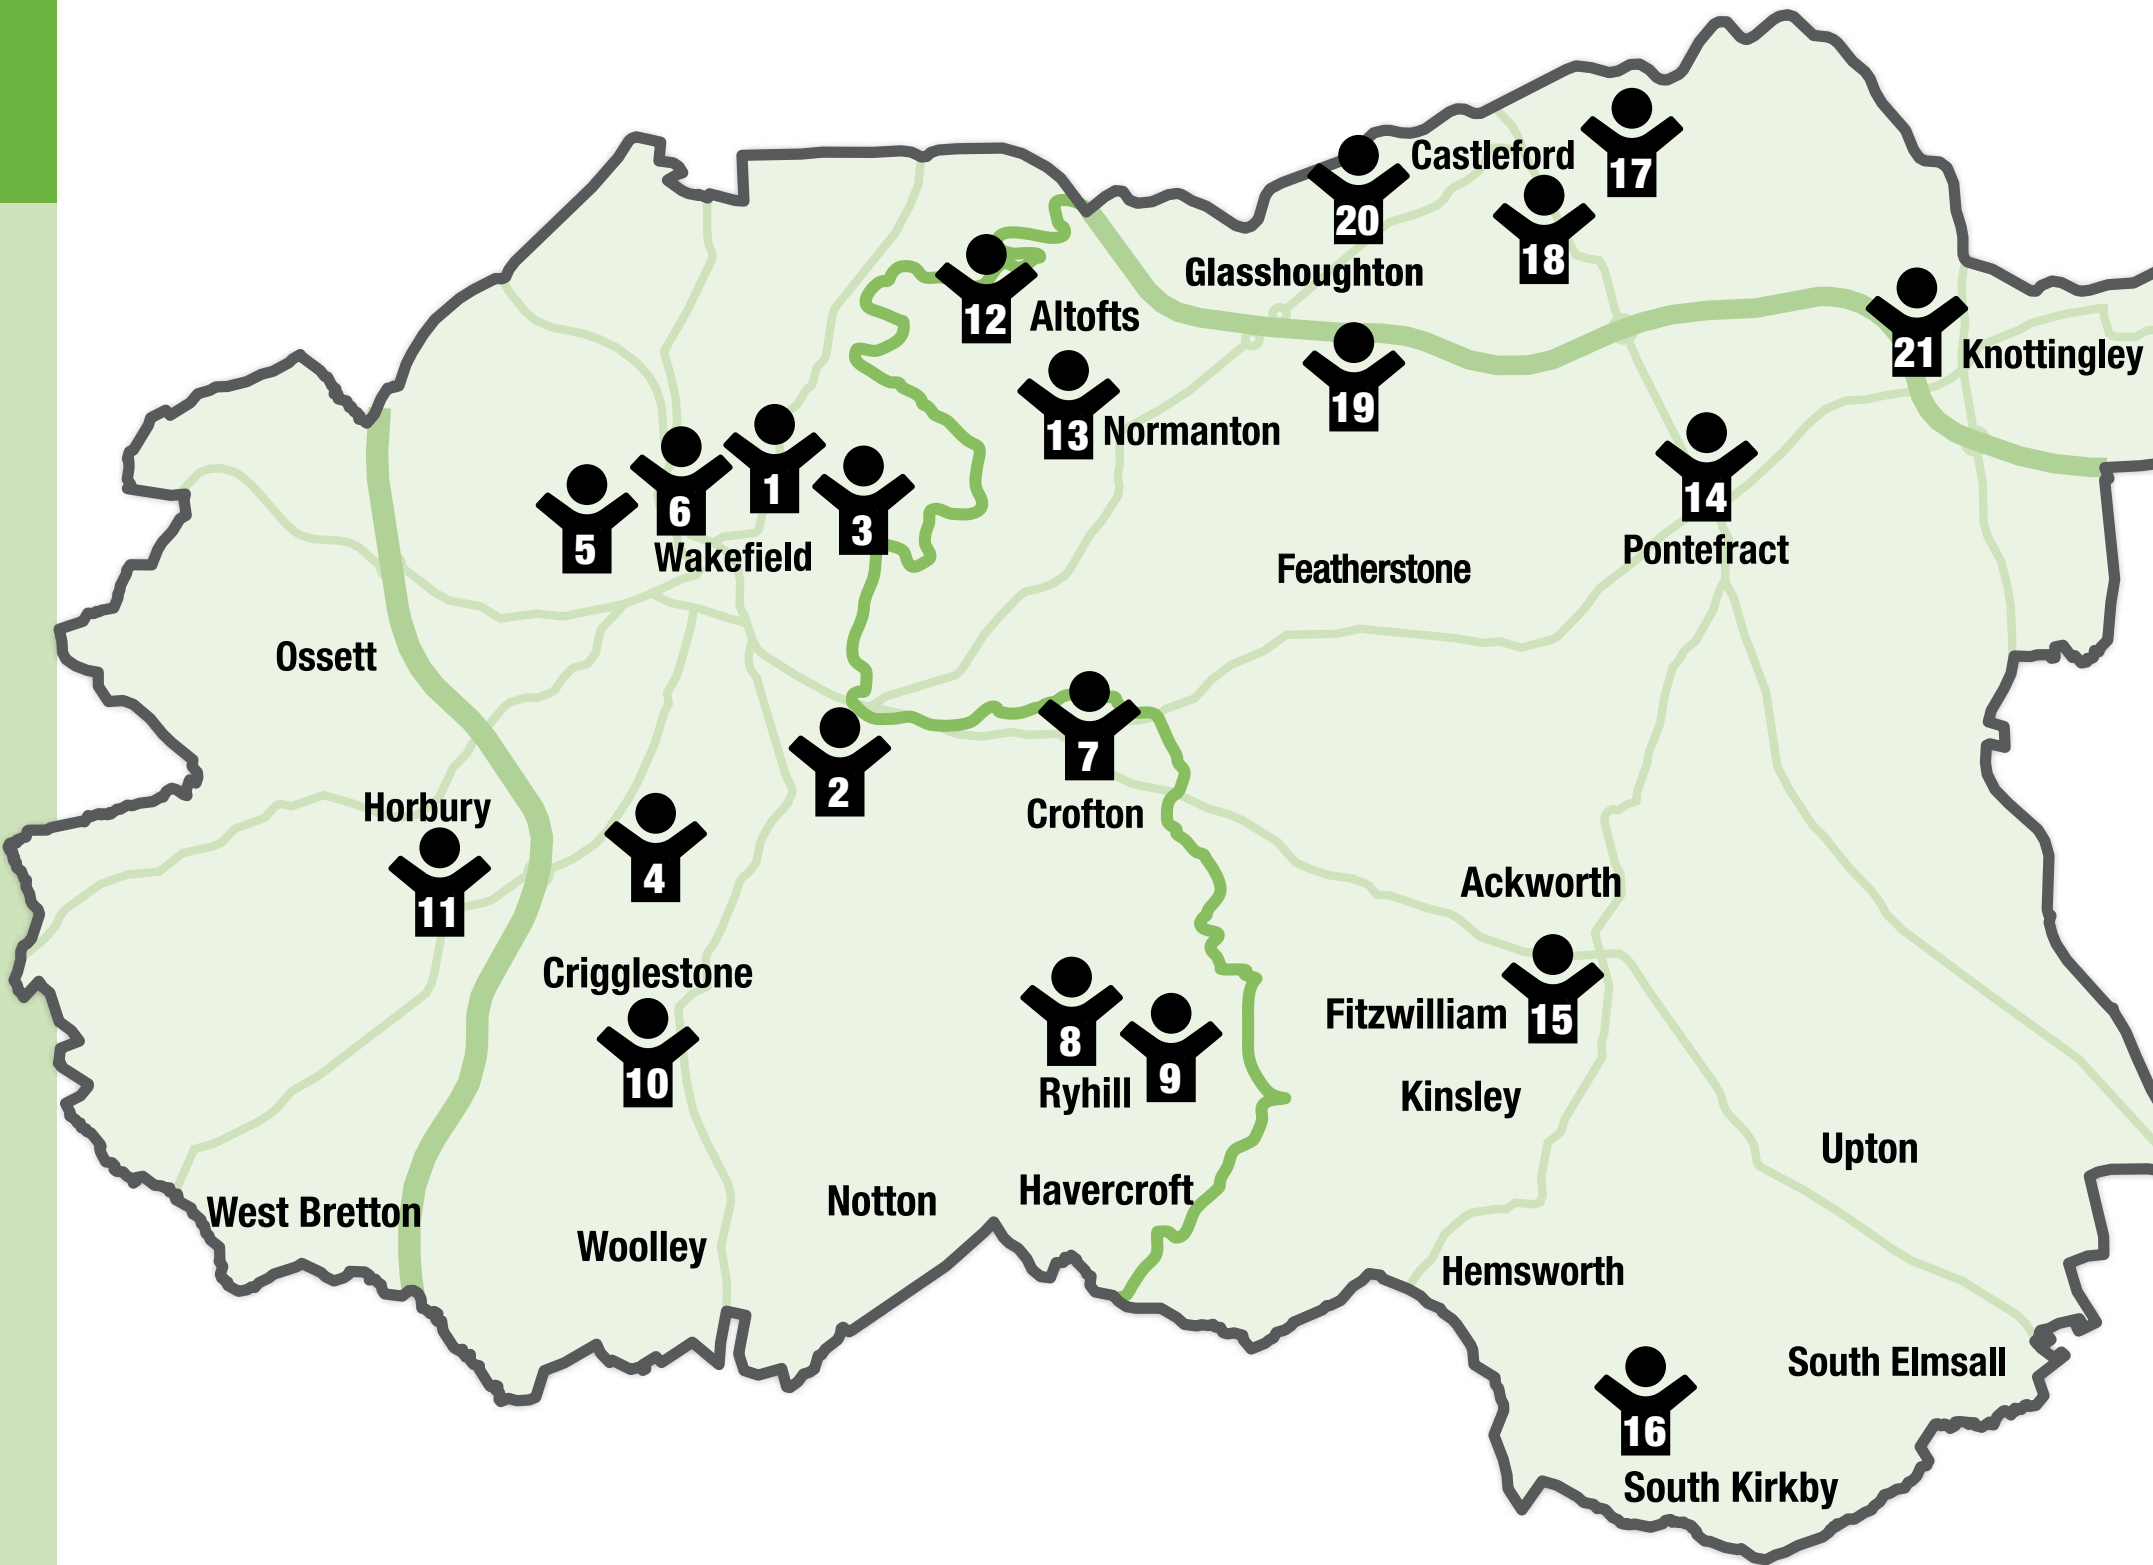

Community Anchors in Wakefield District

Community anchors are services found in your local area which may help you manage your health and wellbeing.

Centre

	Eastmoor Community Centre St Swithuns Community Centre, Arncliffe Road, Eastmoor, Wakefield WF1 4RW
	St Catherine's Church Doncaster Rd, Wakefield WF1 5EE
	Lightwaves Community Trust Lightwaves Leisure & Community Centre, Lower York Street Wakefield WF1 3LJ
	Standbridge Centre Standbridge Lane, Wakefield WF2 7NP
	St George's Community Centre Broadway, Lupset, Wakefield WF2 8AA
	Balne Lane Community Centre Balne Lane, Wakefield WF2 ODP
	Crofton Community Centre Middle Lane, New Crofton, Wakefield WF4 1LD
	Rycroft Leisure Mulberry Place off Mulberry Avenue, Ryhill, Wakefield WF4 2BB
	Havercroft and Ryhill Community Learning Centre Mulberry Place, Ryhill, Wakefield WF4 2BD
	Hall Green Community Centre 11 Painthorpe Lane, Hall Green, Wakefield WF4 3LA
	Horbury Community Centre (The Cluntergate Centre) Cluntergate, Horbury, Wakefield WF4 5DA
	Altofts Community Sports Foundation The Brig, 1 St. Mary's Road, Normanton WF6 2JH
	The Well Project Haw Hill Park off Castleford Road, Normanton, West Yorkshire, WF6 2DP
	St Mary's Community Centre The Circle, Chequerfield, Pontefract, WF8 2AY
	Kinsley & Fitzwilliam Learning & Community Centre Wakefield Road, Kinsley, Pontefract, WF9 5BP
	SESKU Academy Burntwood Community Centre, Church Mount, South Kirkby, WF9 3QS
	Chrysalis Youth and Community Project (The Hut) The Active Centre, Stansfield Rd, Airedale, Castleford WF10 3UA
	Five Towns Christian Fellowship Beancroft Street, Half Acres, Castleford WF10 5RR
	Glasshoughton Centre Leeds Road, Glasshoughton, WF10 4PF
	Castleford Heritage Trust Queen's Mill, Aire Street, Castleford, WF10 1JL
	Old Quarry Adventure Playground Sycamore Alley, Knottingley, WF11 0PL